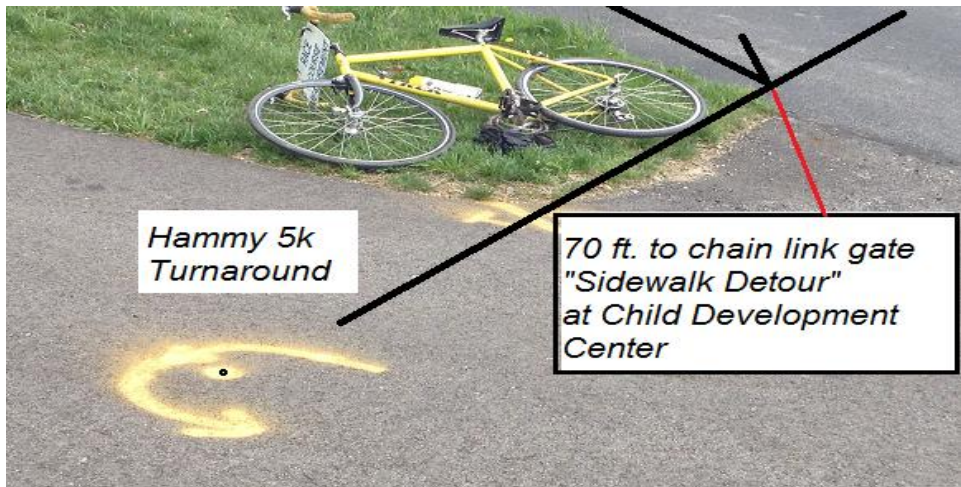

Start: Dix Stadium @ South 20 yard line, North to exit stadium @ Gate D. Left around stadium to parking lot @ FLASH. Right around first curbed median to Left around last curbed median. Enter University Esplanade and follow to Child Guidance center. Turn around at top of fork in paved path to Child Guidance Center. Return by same route to FLASH. Bear right around Stadium to Gate F. Left @gate to FINISH @ leading edge of "L" in GoLDen Flashes just before the goal post.